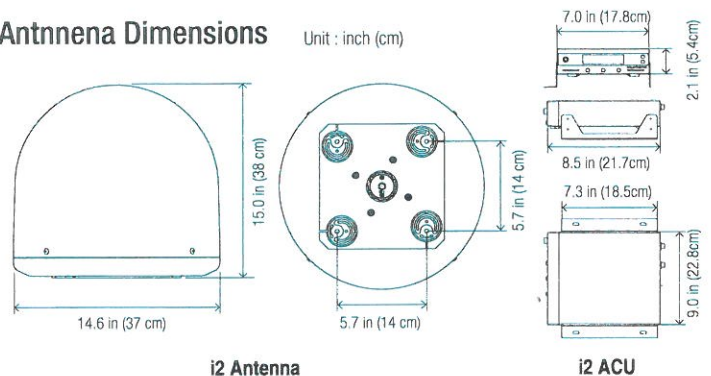

Antenna Dimensions

Intellian Technologies®
Communicate Smarter
ISO 9001 Certified

Factory **Intellian Technologies**
SK Ventium 104-602
522 Dangeong-Dong, Gunpo-Si
Gyeonggi-Do 435-776, Korea
Tel +82-31-436-1560
Fax +82-31-436-2284

CoreTech 長尺ノギス、高精度デジタル巻尺、
電動ジャッキ、多段伸縮ポール
コアテック株式会社

横浜市青葉区つつじが丘23-7-504 (〒227-0055)
TEL:045-532-9822 FAX:045-989-0889
<http://www.p-coretech.com> promo@p-coretech.com

For more info, visit intelliantech.com